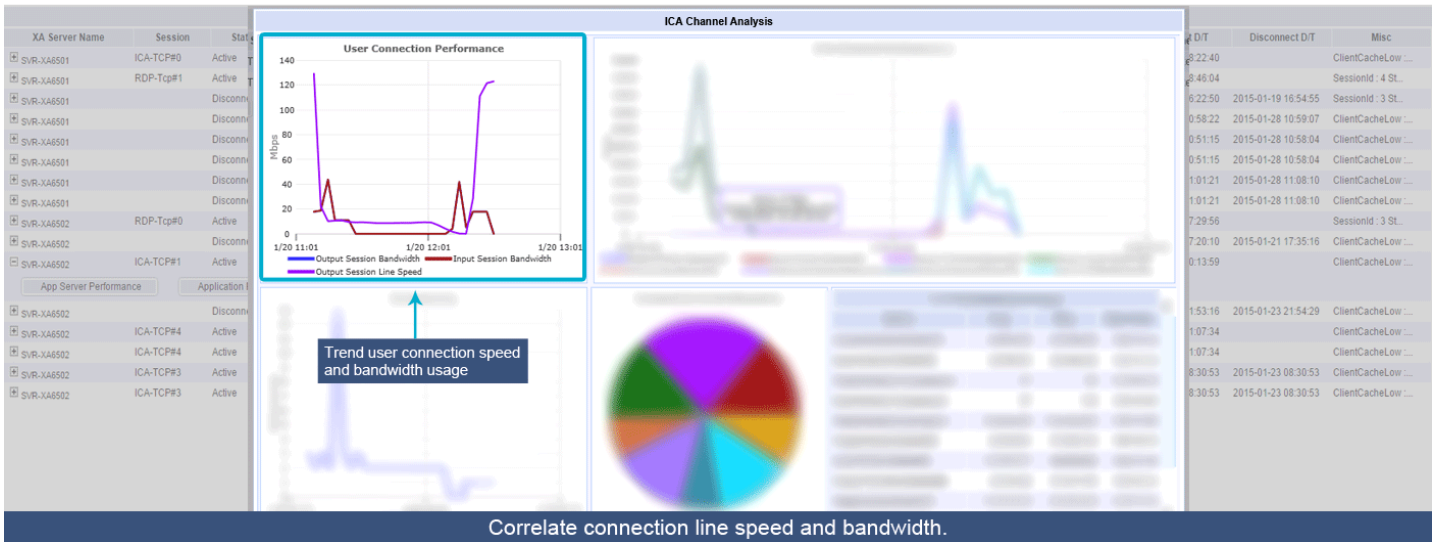

ICA Channel Analysis

ICA Channel Metrics (Spit)

Metric	Avg	Max	Max Time
Output Session Bandwidth	8,891,329	45,629,268	1:29:11.14
Input Session Bandwidth	8,453,833	43,914,248	1:29:11.14
Output Session Compression	47	95	1:29:12.10
Input Session Compression	97	103	1:29:12.14
Output Session Live Speed	26,346,148	126,146,240	1:29:11.88
Output Frame Bandwidth	8,453,833	37,448,118	1:29:12.14
Input Frame Bandwidth	13,449,977	45,265,569	1:29:11.14
Output Frame Compression	4,974,198	37,417,276	1:29:12.14
Global Audio Bandwidth	11,933,274	25,761,762	1:29:11.14
Global Video Bandwidth	39,716,148	45,959,502	1:29:11.14

Real or simulated session ICA channel analysis.

Product Screenshot: Real-Time ICA Channel Analysis Dashboard

Troubleshoot ICA channel performance.

Product Screenshot: Real-Time ICA Channel Analysis Dashboard

Drill down into ICA metrics per channel.

Product Screenshot: Real-Time ICA Channel Analysis Dashboard

Product Screenshot: Real-Time ICA Channel Analysis Dashboard