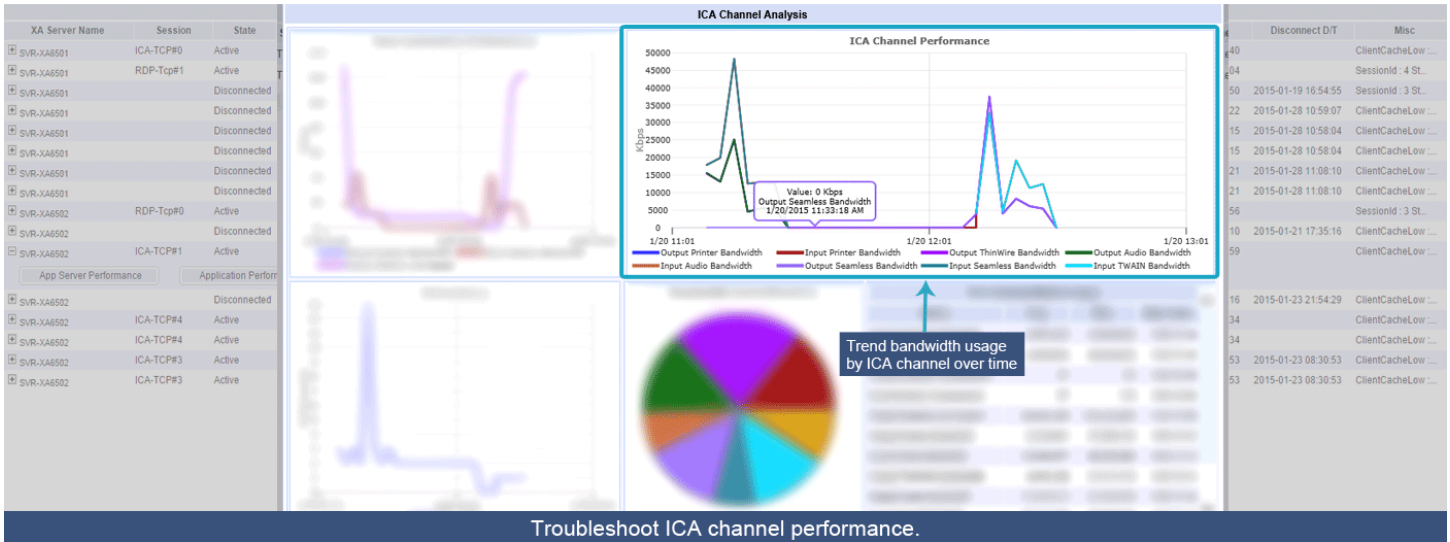

Product Screenshot: Real-Time ICA Channel Analysis Dashboard

Troubleshoot ICA channel performance.