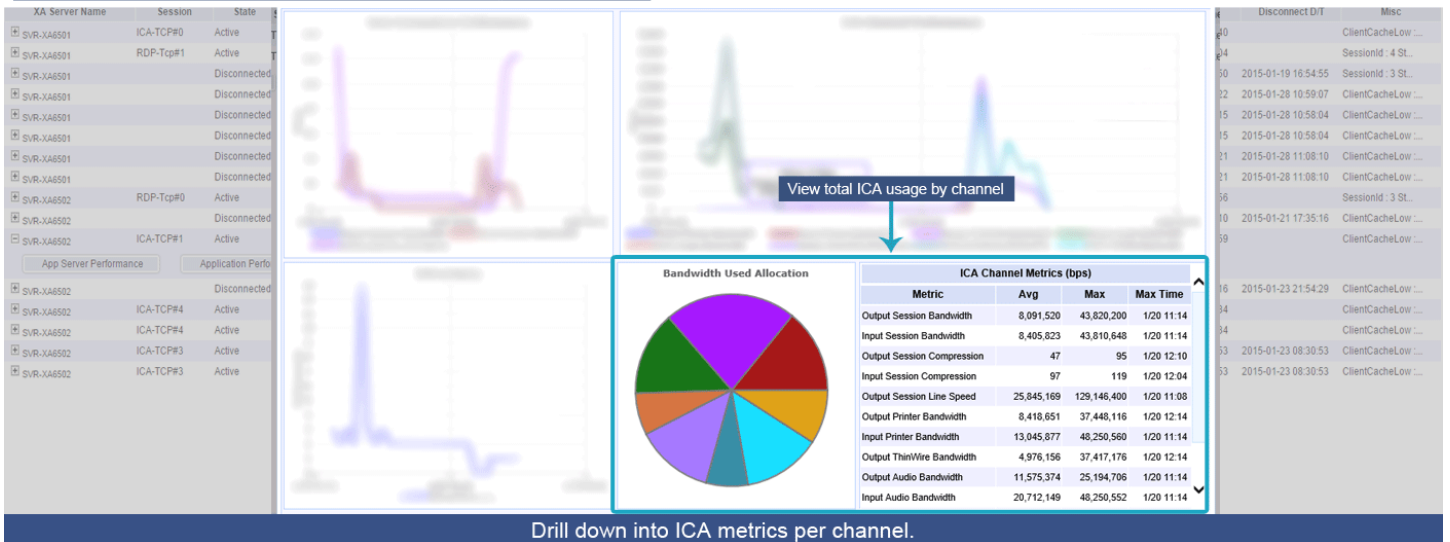

App Server Performance	Application Performance	Session Logon Times	Session Properties				
SVR-XA8502	Disconnected	GOLIATHLOSTEST03	SVR-MIT03	10.20.30.97	14.2.0.10	0.0 secs	
SVR-XA8502	ICA-TCP#4	Active	GOLIATHLOSTEST03	SVR-MIT03	10.20.30.97	14.2.0.10	4.8 secs
SVR-XA8502	ICA-TCP#4	Active	GOLIATHLOSTEST03	SVR-MIT03	10.20.30.97	14.2.0.10	4.8 secs
SVR-XA8502	ICA-TCP#3	Active	GOLIATHLOSTEST01	SVR-GLO801	10.20.30.98	14.1.0.0	30.5 secs
SVR-XA8502	ICA-TCP#3	Active	GOLIATHLOSTEST01	SVR-GLO801	10.20.30.98	14.1.0.0	30.5 secs

ICA Channel Analysis

ICA Channel Metrics (Spit)

Metric	Avg	Max	Max Time
Output Session Bandwidth	8,891,329	45,629,268	1:29:11.14
Input Session Bandwidth	8,453,833	43,914,248	1:29:11.14
Output Session Compression	47	95	1:29:12.10
Input Session Compression	97	103	1:29:12.14
Output Session Live Speed	26,346,148	126,146,240	1:29:11.88
Output Frame Bandwidth	8,453,833	37,448,118	1:29:12.14
Input Frame Bandwidth	13,449,977	45,265,569	1:29:11.14
Output Frame Compression	4,974,198	37,417,276	1:29:12.14
Global Audio Bandwidth	11,933,274	25,761,762	1:29:11.14
Global Video Bandwidth	39,716,148	45,959,502	1:29:11.14

Real or simulated session ICA channel analysis.

Product Screenshot: Real-Time ICA Channel Analysis Dashboard

Troubleshoot ICA channel performance.

Product Screenshot: Real-Time ICA Channel Analysis Dashboard